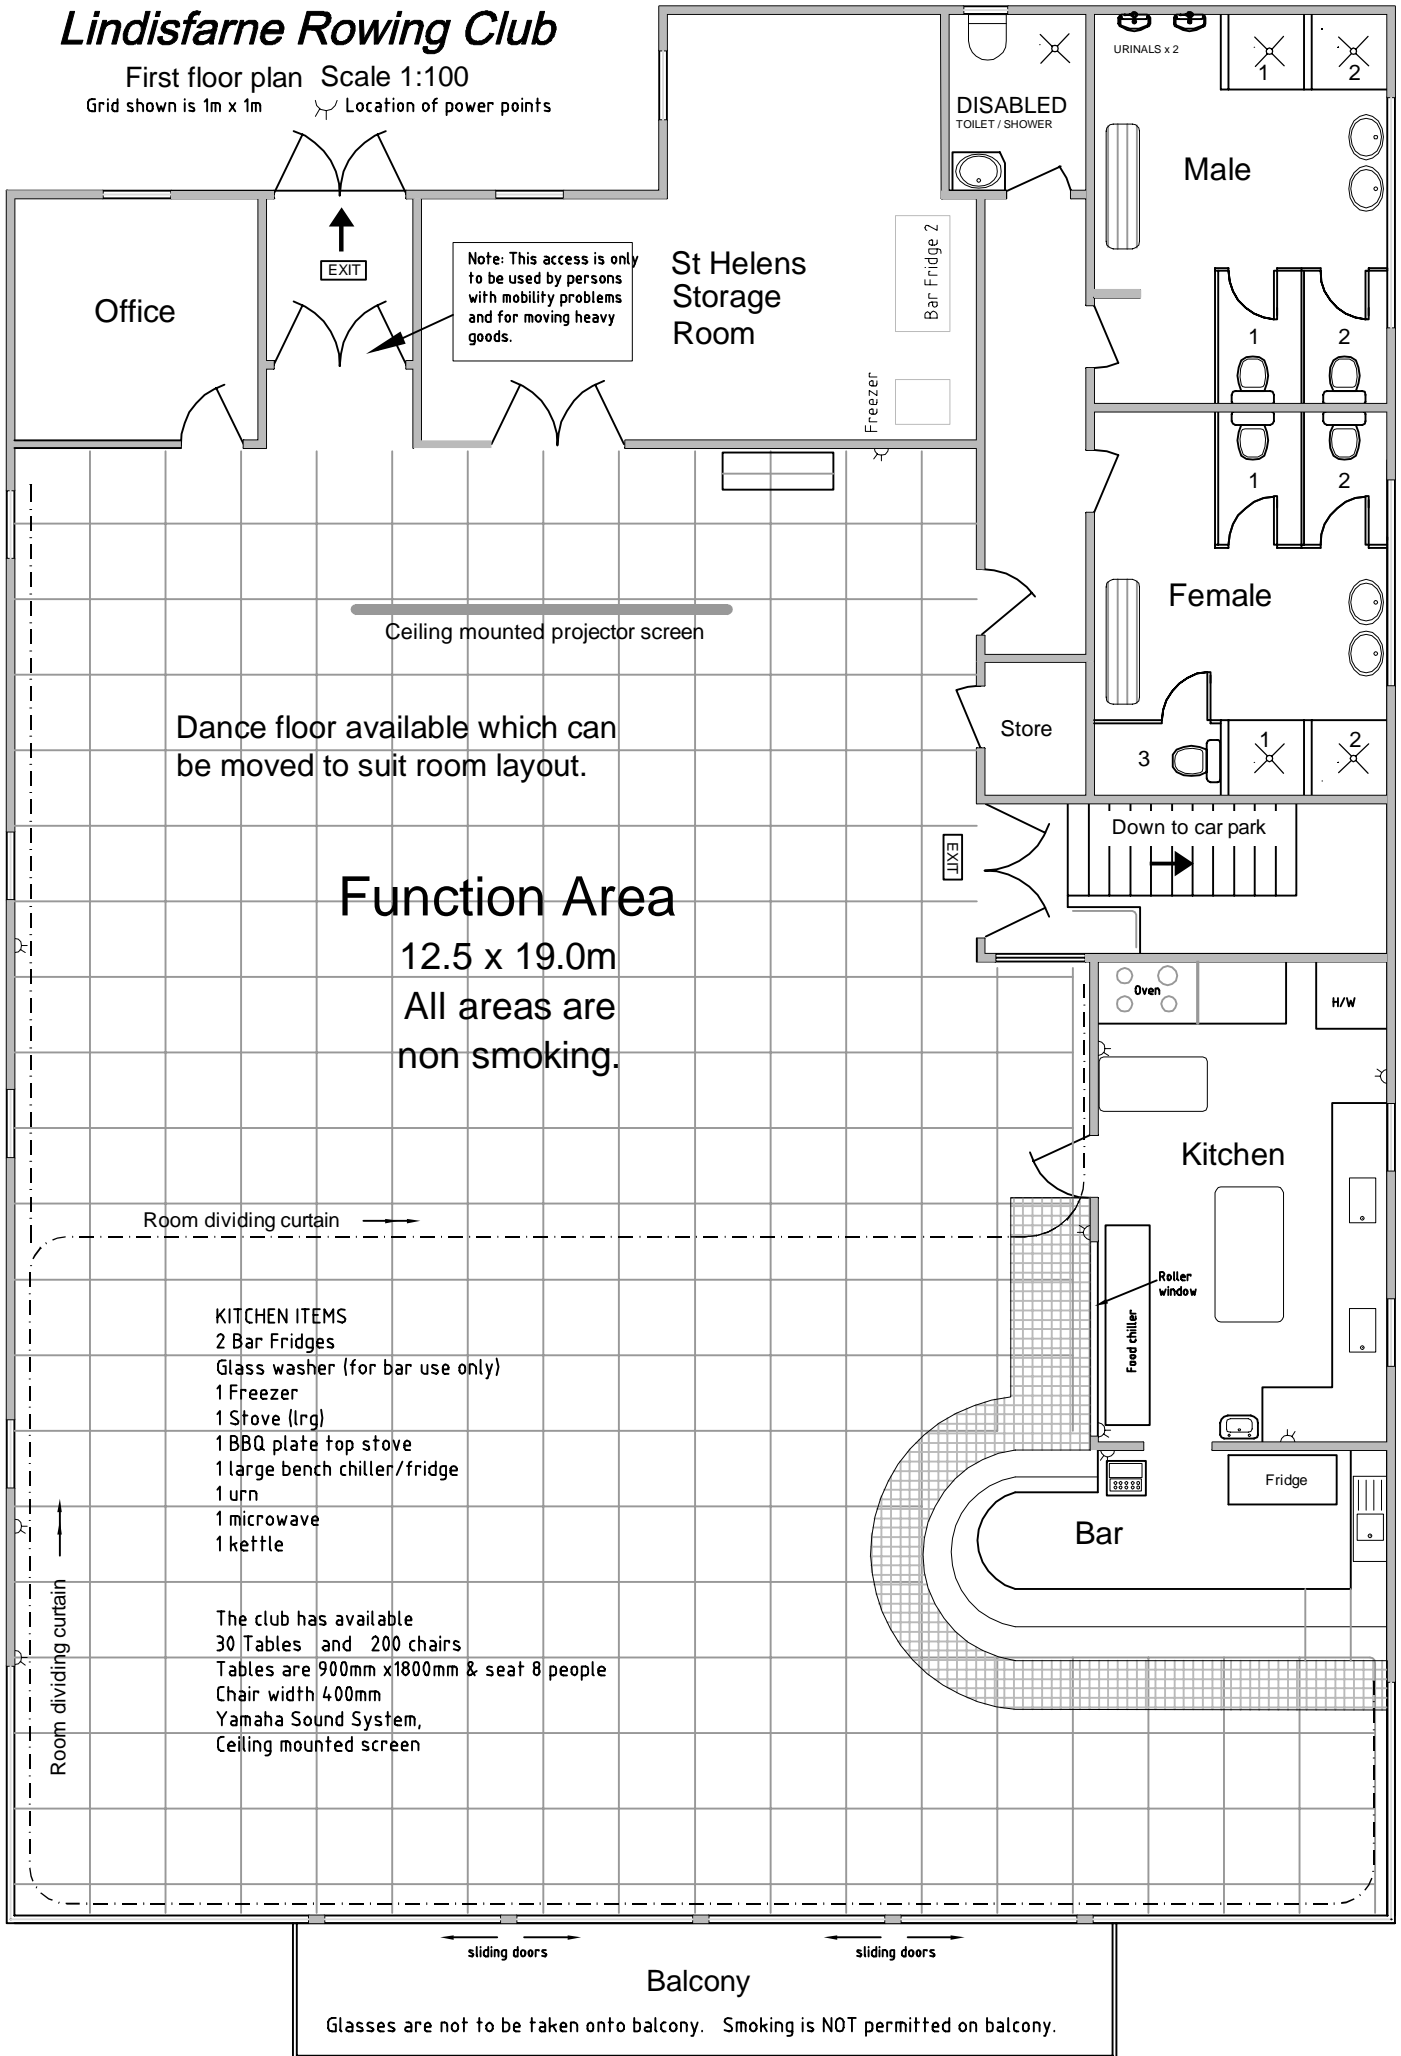

# Lindisfarne Rowing Club

First floor plan Scale 1:100  
Grid shown is 1m x 1m

Location of power points

Note: This access is only to be used by persons with mobility problems and for moving heavy goods.

Dance floor available which can be moved to suit room layout.

- KITCHEN ITEMS**
- 2 Bar Fridges
  - Glass washer (for bar use only)
  - 1 Freezer
  - 1 Stove (lrg)
  - 1 BBQ plate top stove
  - 1 large bench chiller/fridge
  - 1 urn
  - 1 microwave
  - 1 kettle

The club has available  
30 Tables and 200 chairs  
Tables are 900mm x 1800mm & seat 8 people  
Chair width 400mm  
Yamaha Sound System,  
Ceiling mounted screen